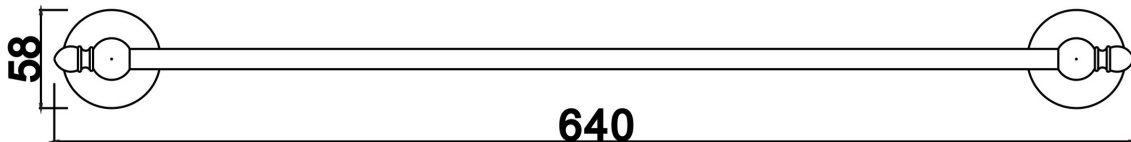

**BATHROOMWARE**

**KINGSTON SINGLE TOWEL RAIL**  
**600mm CHROME PLATE**

**PRODUCT CODE : KTSTR600**

**CONSTRUCTION : SOLID BRASS**

**FINISH : CHROME PLATE**

**WARRANTY : LIFETIME REPLACEMENT WARRANTY**