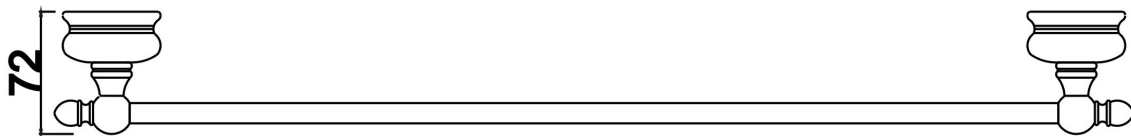

**BATHROOMWARE**

**KINGSTON SINGLE TOWEL RAIL**  
**600mm CHROME PLATE**

**PRODUCT CODE : KTSTR600**

**CONSTRUCTION : SOLID BRASS**

**FINISH : CHROME PLATE**

**WARRANTY : LIFETIME REPLACEMENT WARRANTY**